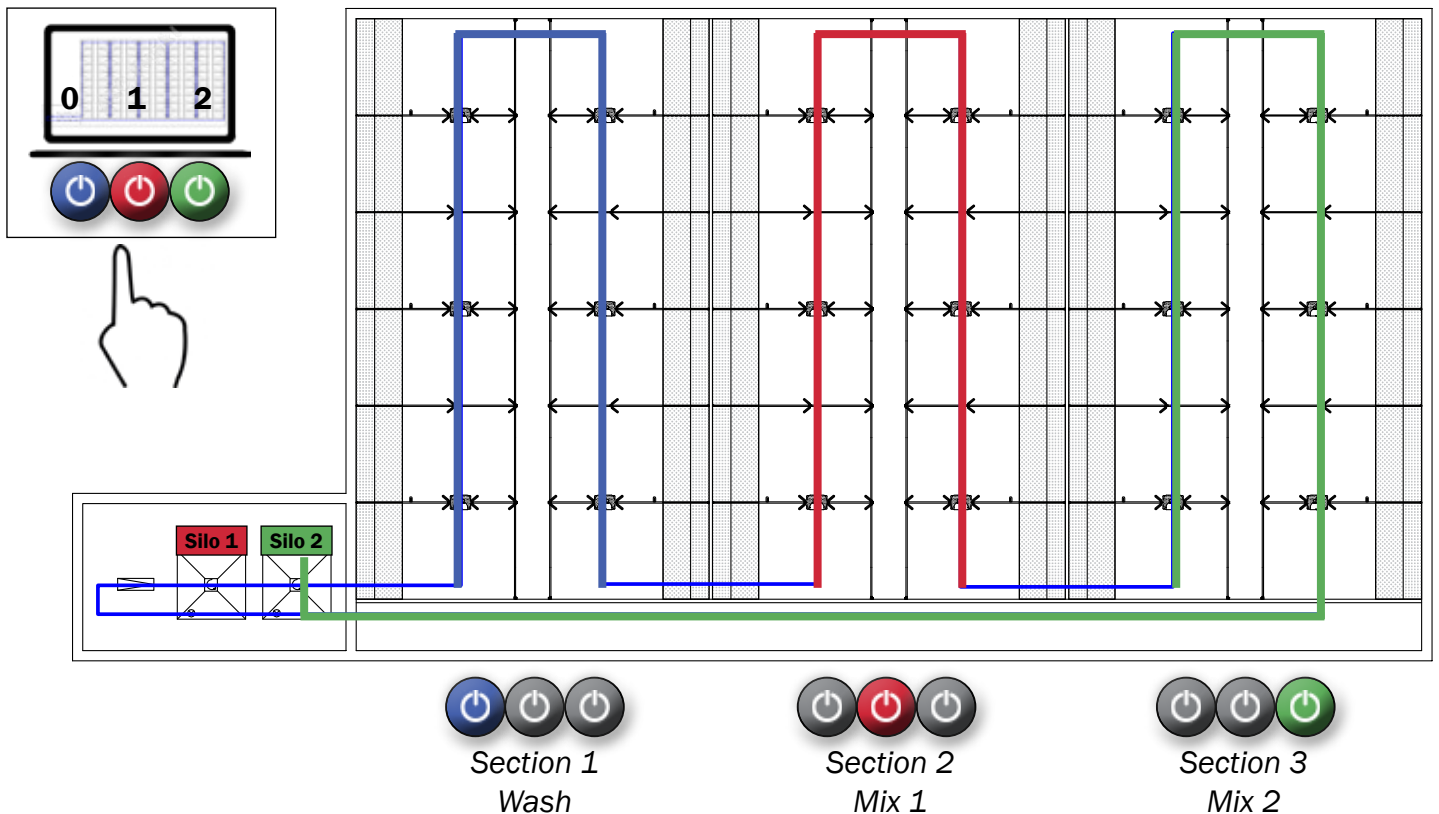

| FUNKI PHASE DRY |

Phase feeding of weaners and finishers...

FUNKI PHASE DRY is perfect for phase feeding of weaners and finishers. To optimize the pigs' performance it will be an advantage to feed them with more different feed mixes. It is easy to do with our FUNKI PHASE DRY feeding concept.

The FUNKI PHASE DRY system is controlled by a computer, where you can decide what feed mix should be given to pigs. The FUNKI PHASE DRY system is operated by means of the pneumatic cylinder with air pressure - MASTER VALVE DRY.

Amount of feed, kg

Subject to changes in materials and design is reserved.

B-1042-GB

ACO FUNKI A/S
Kirkevænget 5
DK-7400 Herning
T. +45 9711 9600
www.acofunki.com