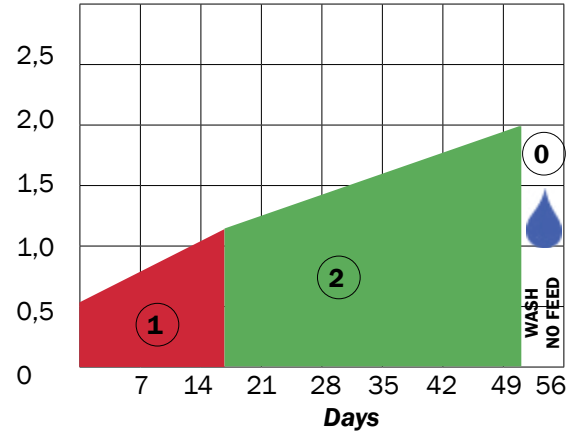

| FUNKI PHASE DRY |

Phase feeding of weaners and finishers...

FUNKI PHASE DRY is perfect for phase feeding of weaners and finishers. To optimize the pigs' performance it will be an advantage to feed them with more different feed mixes. It is easy to do with our FUNKI PHASE DRY feeding concept.

The FUNKI PHASE DRY system is controlled by a computer, where you can decide what feed mix should be given to pigs. The FUNKI PHASE DRY system is operated by means of the pneumatic cylinder with air pressure - MASTER VALVE DRY.

Amount of feed, kg

Subject to changes in materials and design is reserved.

B-1042-GB

ACO FUNKI A/S
Kirkevænget 5
DK-7400 Herning
T. +45 9711 9600
www.acofunki.com