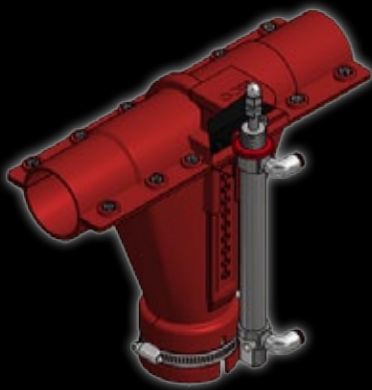

# | FUNKI PHASE DRY |

Phase feeding of weaners and finishers...

FUNKI PHASE DRY is perfect for phase feeding of weaners and finishers. To optimize the pigs' performance it will be an advantage to feed them with more different feed mixes. It is easy to do with our FUNKI PHASE DRY feeding concept.

The FUNKI PHASE DRY system is controlled by a computer, where you can decide what feed mix should be given to pigs. The FUNKI PHASE DRY system is operated by means of the pneumatic cylinder with air pressure - MASTER VALVE DRY.